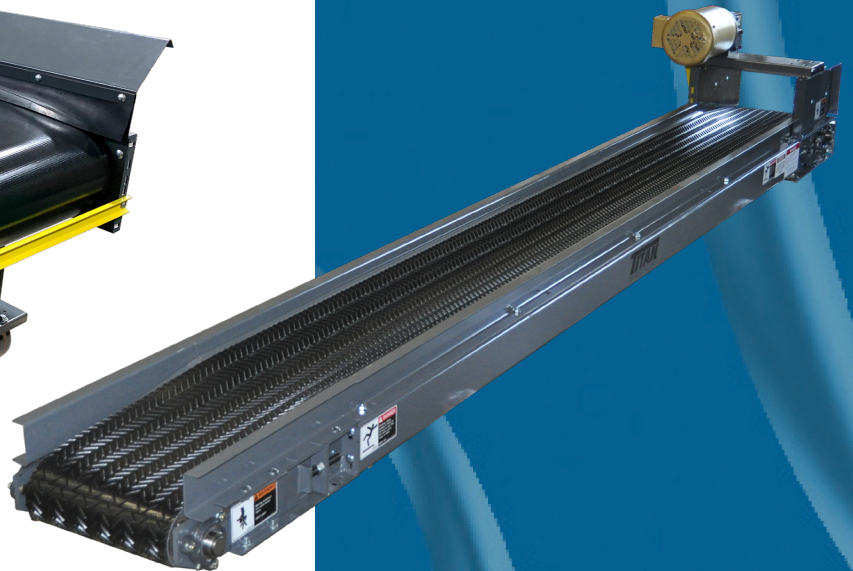

**Titan Conveyors
735 Industrial Loop Road
New London, WI 54961
920-982-6600
800-558-3616
FAX 920-982-7750**

**E-mail: sales@titanconveyors.com
Website: www.titanconveyors.com**

Serial No.