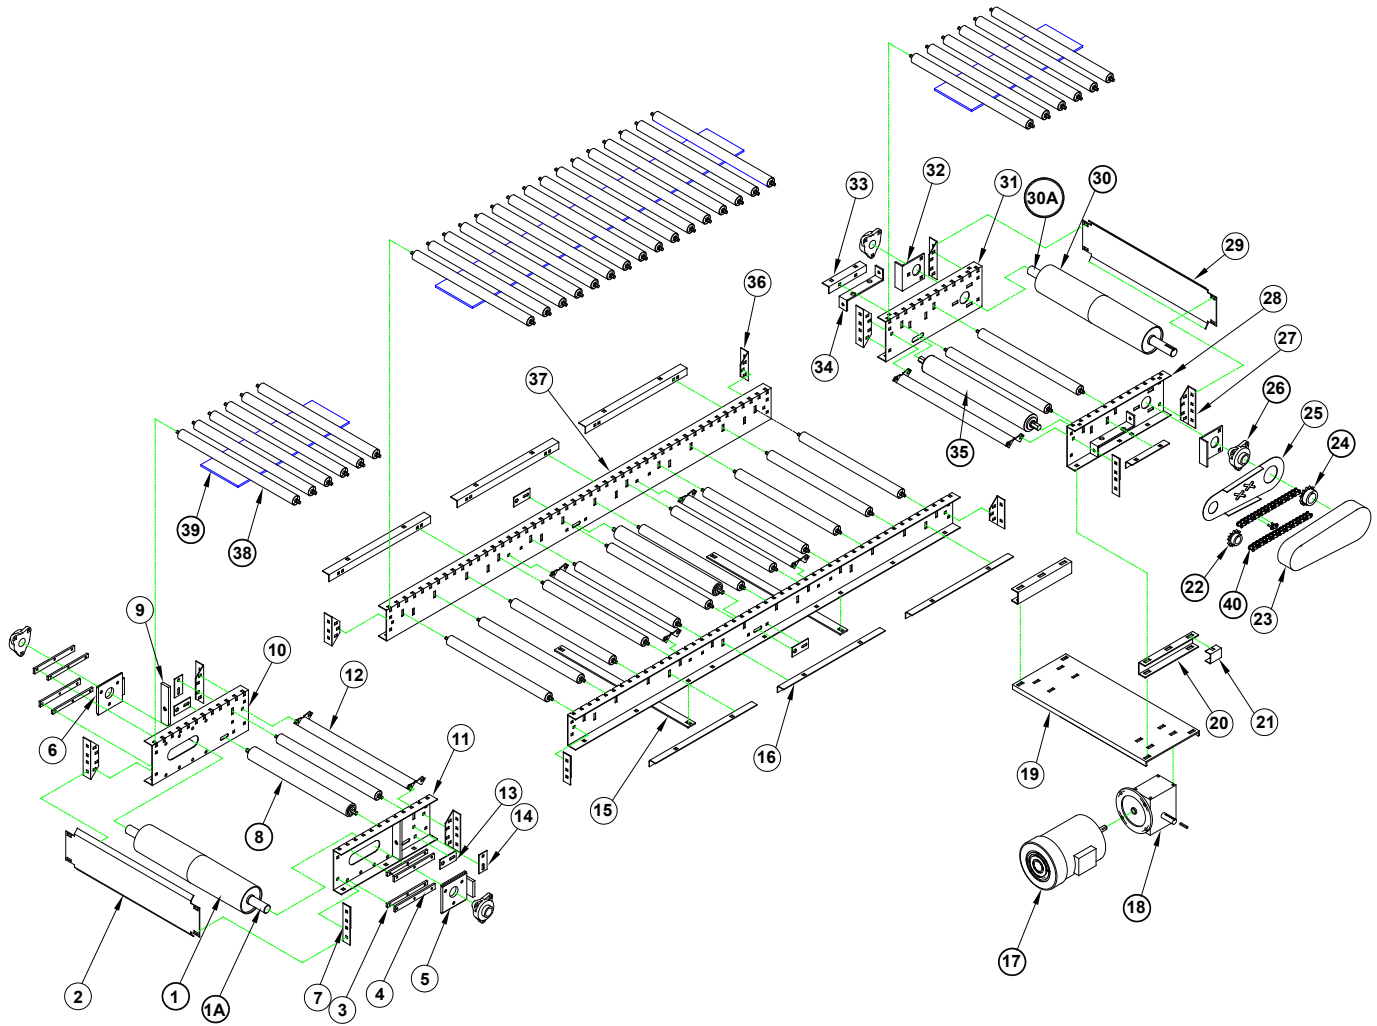

Company

Phone

Contact

Conveyor

E-mail

Serial Number

To Request a Quote for Spare Parts - Fill in the Information below & Quantity of each Part & Click on the Email Button

• Recommended spare parts to be stocked at your location

Part

Number - Description - Qty.

1. • INFEED PULLEY
- 1A. • INFEED PULLEY SHAFT
8. • RETURN ROLLER
17. • MOTOR
18. • REDUCER
22. • DRIVE SPROCKET
24. • DRIVEN SPROCKET
26. • 3-BOLT FLANGE BEARING
30. • DRIVE PULLEY
- 30A. • DRIVE PULLEY SHAFT
35. • SNUB ROLLER
38. • DECK ROLLERS
39. • BELT
40. • ROLLER CHAIN

Other Parts

2. INFEED END GUARD
3. INSIDE TAKE-UP PLATE RETAINER
4. OUTSIDE TAKE-UP PLATE RETAINER
5. INFEED PUSHER PLATE R/H
6. INFEED PUSHER PLATE L/H
7. CONNECTOR BRACKET
9. INFEED PUSHER PLATE
10. INFEED FRAME L/H
11. INFEED FRAME R/H
12. FRAME SPREADER
13. RETURN ROLLER BRACKET
14. PRESSURE ROLLER BRACKET
15. LOWER FRAME SPREADER
16. ADJUSTMENT BRACKET
19. MOTOR BASE
20. MOTOR BASE SPACER CHANNEL
21. GUARD BACK BRACKET
23. GUARD FRONT
25. GUARD BACK
27. DRIVE & INFEED CONNECTING BRACKET
28. DRIVE FRAME R/H
29. DRIVE END GUARD
31. DRIVE FRAME L/H
32. BEARING PUSHER PLATE
33. ADJUSTMENT BRACKET 1' FRAME
34. DRIVE PUSHER BRACKET
36. SPLICE ANGLE
37. FRAME SECTION