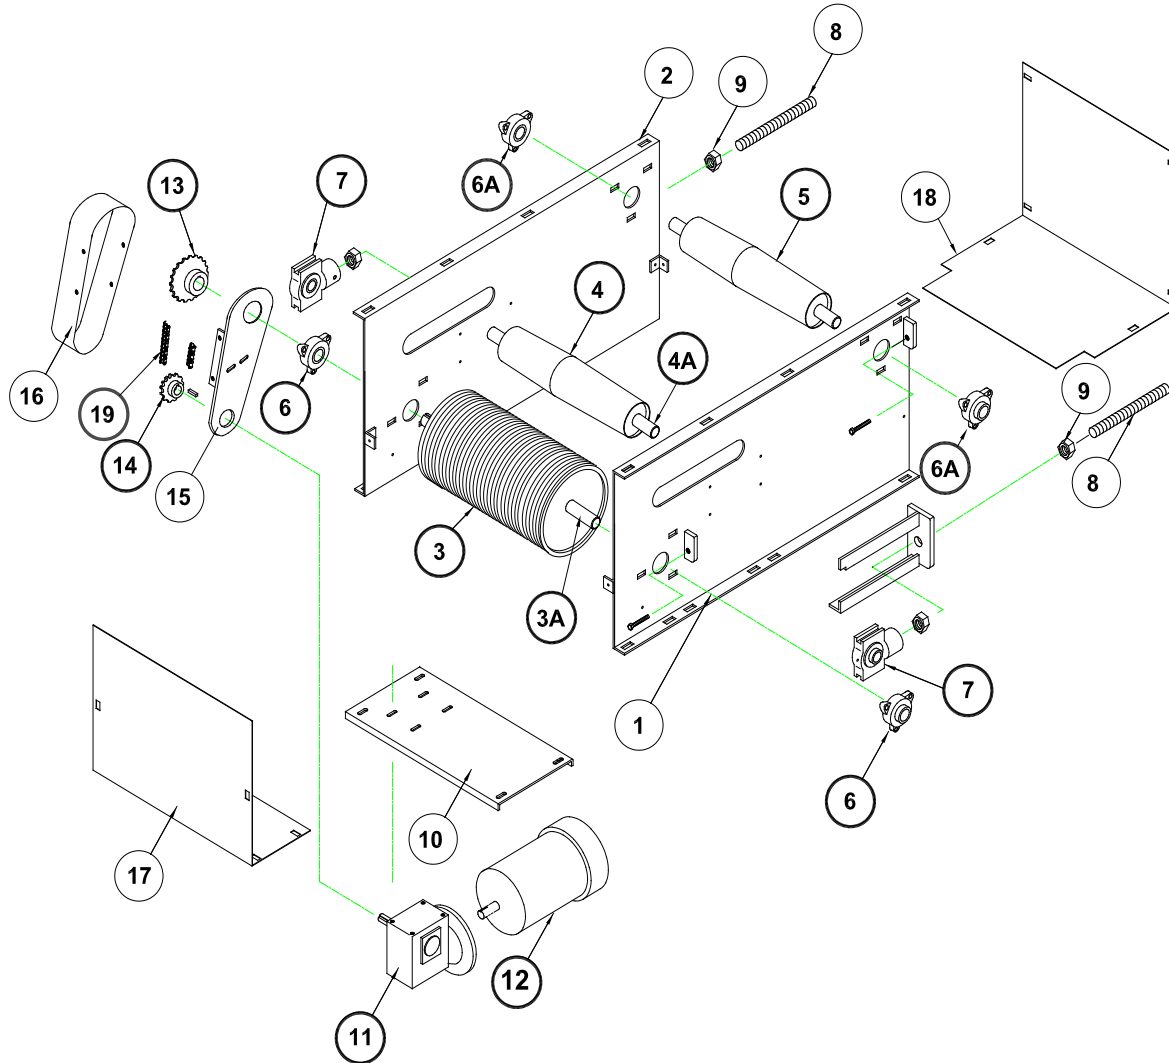

To Request a Quote for Spare Parts - Fill in the Information below & Quantity of each Part & Click on the Email Button

• Recommended spare parts to be stocked at your location

Part
Number - Description - Qty.

3. • DRIVE PULLEY
- 3A. • DRIVE PULLEY SHAFT
4. • TAKE-UP PULLEY
- 4A. • TAKE-UP PULLEY SHAFT
5. • SNUB PULLEY
6. • 1 7/16" DRIVE BRG. 3 BOLT FLANGE
- 6A. • 1 3/16" BRG. 3 BOLT FLANGE
7. • TAKE-UP BRG. T-SLOT
11. • REDUCER
12. • MOTOR
13. • DRIVEN SPROCKET
14. • DRIVE SPROCKET
19. • ROLLER CHAIN

Other Parts

1. CTR. DR. AND TAKE-UP PLATE R/H
2. CTR. DR. AND TAKE-UP PLATE L/H
8. THREADED TAKE-UP ROD
9. TAKE-UP NUT
10. MOTOR BASE
15. GUARD BACK
16. DRIVE GUARD
17. CTR. DR. AND T.U. GUARD (SMALL)
18. CTR. DR. AND T.U. GUARD (LARGE)