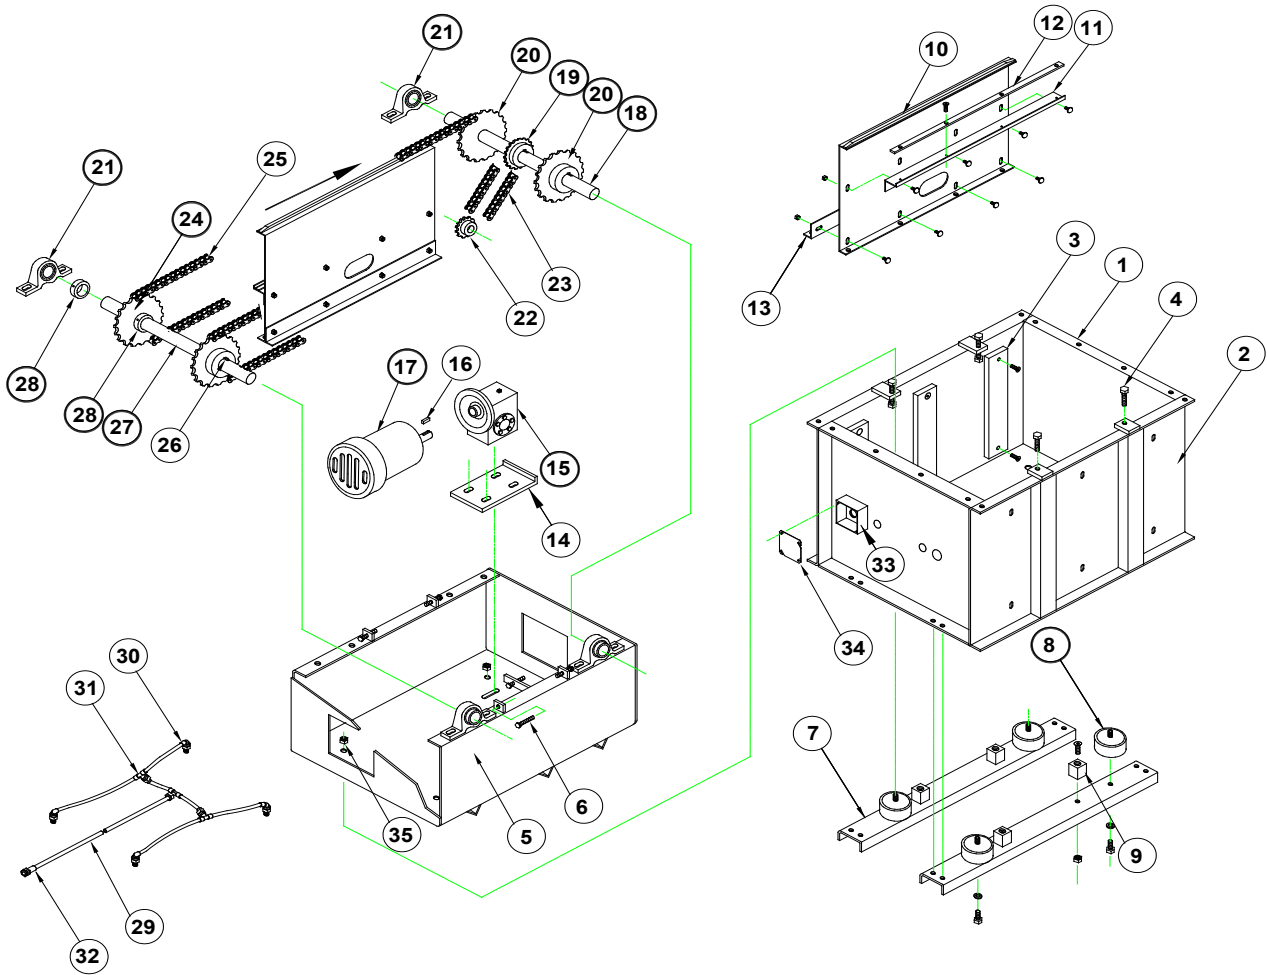

Company

Phone

Contact

Conveyor
Serial Number

E-mail

To Request a Quote for Spare Parts - Fill in the Information below & Quantity of each Part & Click on the Email Button

• Recommended spare parts to be stocked at your location

Part
Number - Description - Qty.

8. • AIR BAG
15. • REDUCER
17. • MOTOR
18. • POP-UP DRIVE SHAFT
19. • DRIVEN SPROCKET
20. • POP-UP CHAIN SPRK'T. K & S
21. • PILLOW BLOCK BEARING
22. • DRIVE SPROCKET
24. • POP-UP CHAIN SPK'T. IDLER
27. • POP-UP TAIL SHAFT
28. • IDLER SPK'T. SHAFT COLLAR
23. • DRIVE CHAIN

Other Parts

1. FRAME WELDMENT-SIDE
2. FRAME WELDMENT-END
3. WEAR PAD-BOX FRAME
4. UP STOP BOLT
5. POP-UP BOX FRAME
6. PUSHER BOLT
7. AIR BAG SUPPORT CHANNEL
9. BOTTOM STOP
10. POP-UP CHAIN TRACK
11. CHAIN RETURN TRACK
12. WEAR STRIP-RETURN TRACK
13. "T" FRAME SUPPORT ANGLE

14. DRIVE BASE
16. MOTOR KEY
25. POP-UP TRANSFER CHAIN
26. POP-UP SPROCKET KEY
29. AIR LINE
30. 90° ELBOW FITTING
31. FEMALE "T" FITTING
32. BULKHEAD FITTING
33. 4 x 4 "J" BOX
34. "J" BOX COVER
35. NUT-AIR BAG INLET STEM