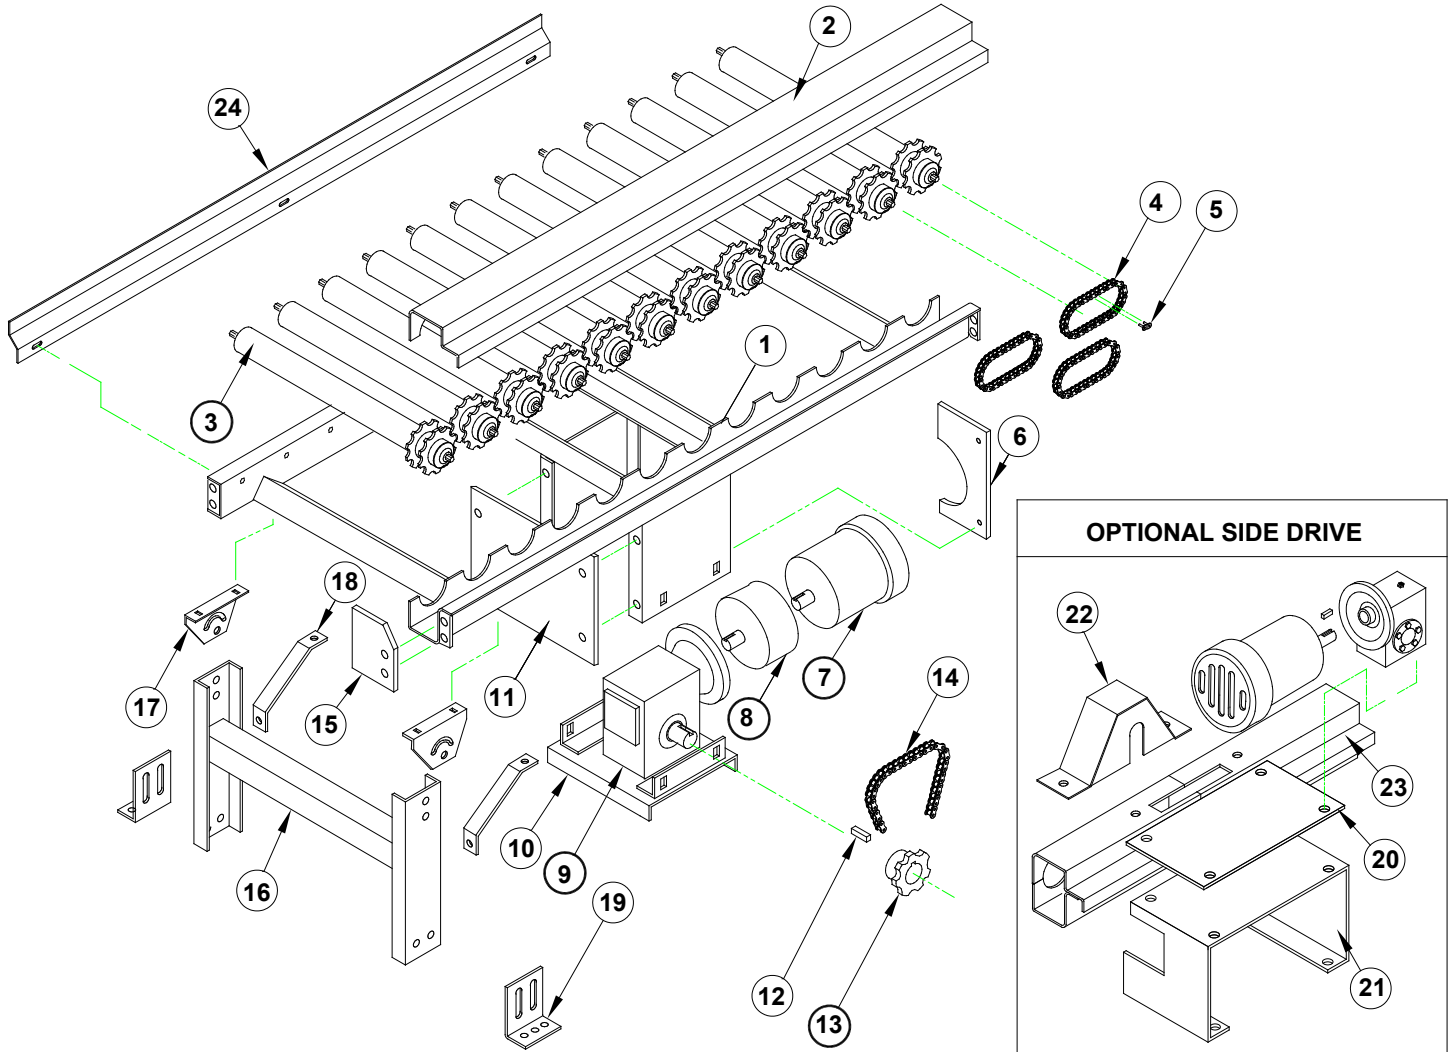

Company

Phone

Contact

Conveyor
Serial Number

E-mail

To Request a Quote for Spare Parts - Fill in the Information below & Quantity of each Part & Click on the Email Button

• Recommended spare parts to be stocked at your location

Part
Number - Description - Qty.

3. • ROLLER ASSEMBLY
7. • MOTOR
8. • SOFT START (OPT)
9. • REDUCER
13. • DRIVE SPROCKET
14. • ROLLER CHAIN

Other Parts

1. FRAME WELDMENT
2. CHAIN GUARD
4. CHAIN LOOP
5. CONNECTOR LINK
6. MOTOR GUARD
10. MOTOR BASE
11. DRIVE GUARD
12. KEY
14. DRIVE CHAIN

15. END CAP
16. H. D. SUPPORT
17. SMILE BRACKET
18. KNEE BRACE (OPT)
19. SUPPORT FOOT
20. SIDE MT. MOTOR BASE
21. SIDE MT. MOTORBASE CHANNEL
22. SIDE MT. DRIVE GUARD
23. CHAIN GUARD (SPLIT)
24. Z-STRIP GUARD