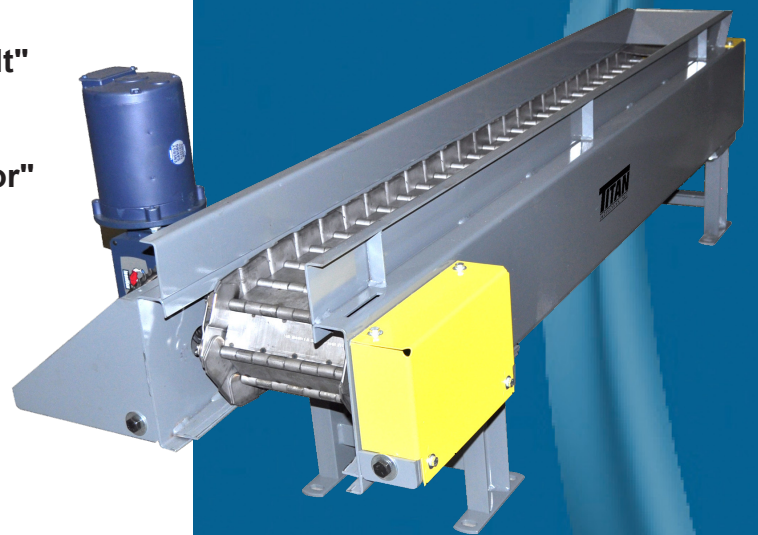

Industrial Conveyor Specialists

**Installation, Maintenance & Parts Manual
For**

**MODELS 610 - 620 - 630
Hinged Steel Belt Conveyors**

to View the Instructional Videos

"Setting Tension on a Hinged Steel Belt"

<https://youtu.be/7Za3vqVwjvE>

"Installing a Hinged Steel Belt Conveyor"

<https://youtu.be/HliE9IGVIBM>

**Titan Conveyors
735 Industrial Loop Road
New London, WI 54961
920-982-6600
800-558-3616
FAX 920-982-7750**