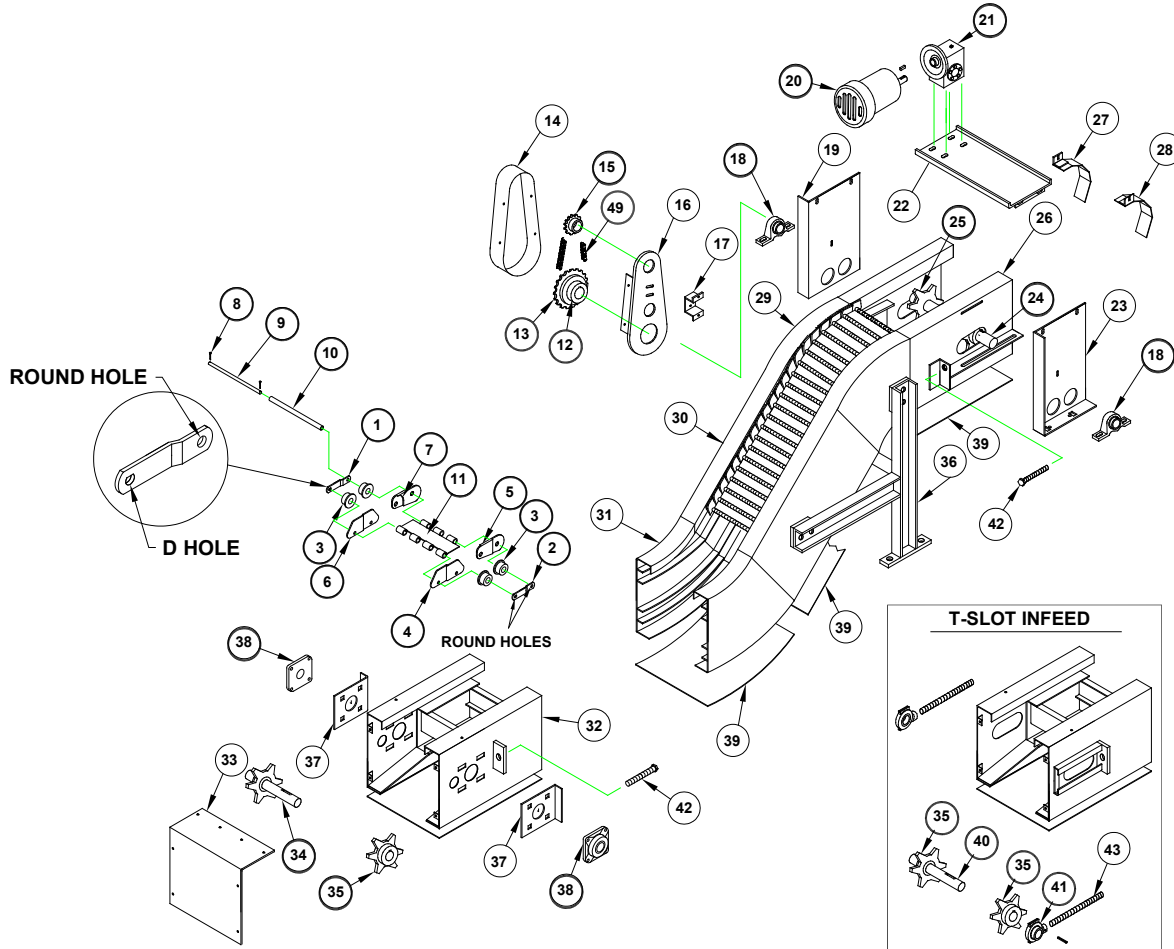

Company

Phone

Contact

Conveyor
Serial Number

E-mail

To Request a Quote for Spare Parts - Fill in the Information below & Quantity of each Part & Click on the Email Button

• Recommended spare parts to be stocked at your location

Part Number - Description	Qty.	Part Number - Description	Qty.
1. • OUTSIDE SIDEBAR (D-HOLE)		25. • BELT DRIVE SPROCKET	
2. • OUTSIDE SIDEBAR (ROUND HOLE)		34. • INFEEED SHAFT	
3. • 2" DIA. SINGLE FLANGE ROLLER		35. • INFEEED SPROCKET	
4. • SIDEWING-R/H (OLD STYLE)		38. • INFEEED BEARING	
5. • SIDEWING-R/H (NEW STYLE)			
6. • SIDEWING L/H (OLD STYLE)			
7. • SIDEWING L/H (NEW STYLE)			
8. • COTTER PIN			
9. • AXLE			
10. • SPANNER TUBE			
11. • HINGE PLATE			
12. • TORQUE LIMITER			
13. • DRIVEN SPROCKET			
15. • DRIVE SPROCKET			
18. • DRIVE BEARING			
20. • MOTOR			
21. • REDUCER			
24. • DRIVESHAFT			
49. • ROLLER CHAIN			

Other Parts

- 14. DRIVE GUARD
- 16. GUARD BACK
- 17. GUARD BRACKET
- 19. DRIVEPLATE L/H
- 22. MOTORBASE
- 23. DRIVEPLATE R/H
- 26. DRIVE FRAME
- 27. SPROCKET GUARD L/H
- 28. SPROCKET GUARD R/H
- 29. UPPER CURVE
- 30. INLINE FRAME
- 31. LOWER CURVE
- 32. INFEEED FRAME
- 33. INFEEED GUARD
- 36. SUPPORT
- 37. BEARING PUSHER BRACKET
- 39. BOTTOM PANS
- 40. INFEEED SHAFT (T-SLOT BRG)
- 41. T-SLOT BEARING
- 42. PUSHER BOLT
- 43. THREADED SHAFT