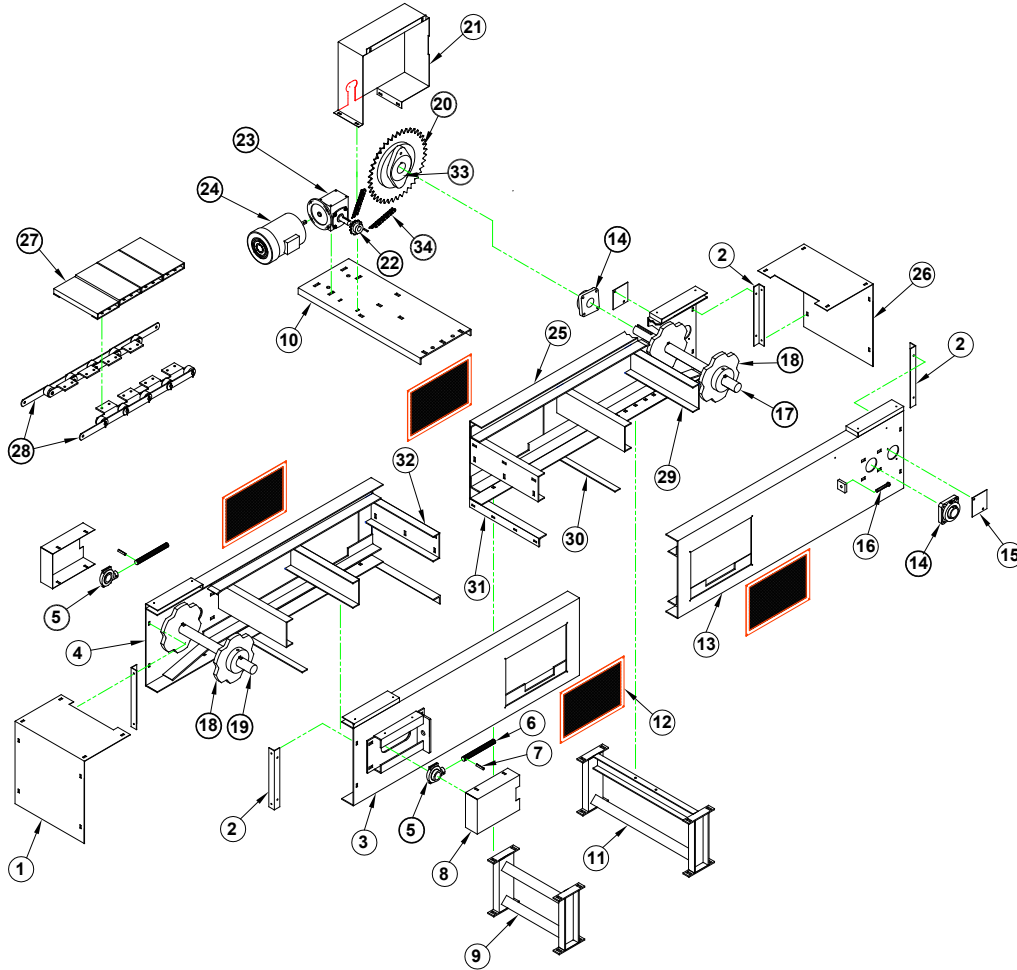

Company

Phone

Contact

Conveyor
Serial Number

E-mail

To Request a Quote for Spare Parts - Fill in the Information below & Quantity of each Part & Click on the Email Button

• Recommended spare parts to be stocked at your location

Part
Number - Description - Qty.

- 5. • T-SLOT BEARING
- 14. • 4 BOLT BEARING
- 17. • DRIVE SHAFT
- 18. • BELT SPROCKETS
- 19. • INFEED SHAFT
- 20. • DRIVEN SPROCKET
- 22. • DRIVE SPROCKET
- 23. • REDUCER
- 24. • MOTOR
- 27. • SLAT
- 28. • CHAIN
- 33. • SHEAR PIN ASSEMBLY
- 34. • ROLLER CHAIN

Other Parts

- 1. INFEED END CAP
- 2. INFEED GUARD ANGLE
- 3. INFEED FRAME R/H
- 4. INFEED FRAME L/H
- 6. THREADED ROD
- 7. DRIVE PIN
- 8. TAKE-UP GUARD
- 9. SUPPORT
- 10. MOTORBASE
- 11. MOTORBASE SUPPORT
- 12. ACCESS PANEL
- 13. DRIVE FRAME R/H
- 15. DRIVE ACCESS PANEL
- 16. PUSHER BOLT
- 21. DRIVE GUARD
- 25. DRIVE FRAME L/H
- 26. DRIVE END CAP
- 29. FRAME SPREADER
- 30. LOWER FRAME SPREADER
- 31. LOWER FRAME SPLICE ANGLE
- 32. FRAME SPLICE SPREADER