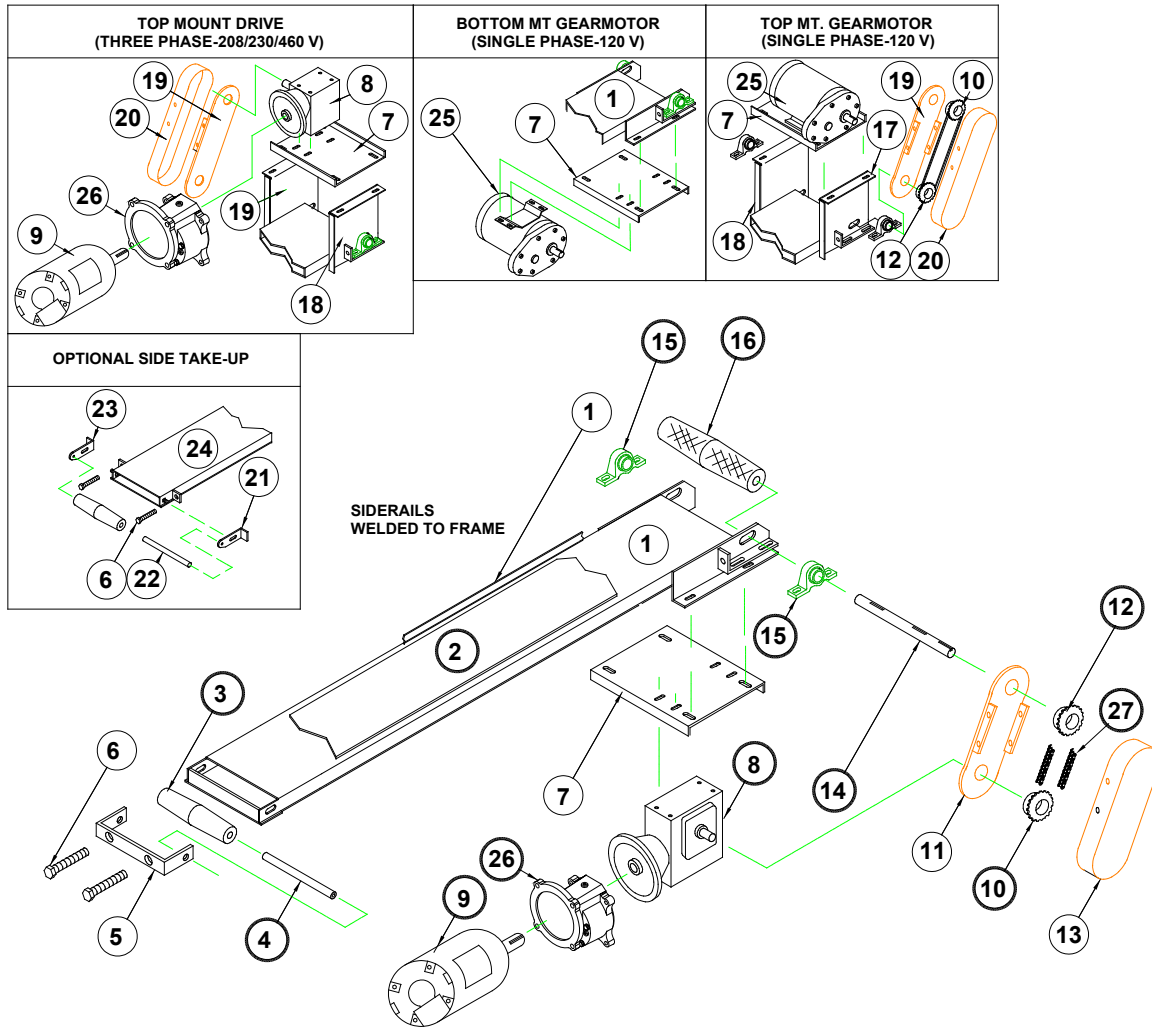

Company

Phone

Contact

Conveyor
Serial Number

E-mail

To Request a Quote for Spare Parts - Fill in the Information below & Quantity of each Part & Click on the Email Button

• Recommended spare parts to be stocked at your location

Part
Number - Description - Qty.

- 2. • BELT
- 3. • TAIL PULLEY
- 4. • TAIL SHAFT
- 8. • REDUCER
- 9. • MOTOR
- 10. • DRIVE SPROCKET
- 12. • DRIVEN SPROCKET
- 14. • DRIVE SHAFT
- 15. • PILLOW BLOCK BEARING
- 16. • DRIVE PULLEY
- 26. • RATIO MULTIPLIER
- 27. • ROLLER CHAIN

Other Parts

- 1. FRAME WELDMENT
- 5. TAKE-UP BRACKET
- 6. TAKE-UP BOLT
- 7. MOTOR BASE
- 11. STD. GUARD BACK
- 13. GUARD BOTTOM DRIVE
- 17. HEADPLATE R/H TOP DRIVE
- 18. HEADPLATE L/H TOP DRIVE
- 19. GUARD BACK TOP DRIVE
- 20. GUARD TOP DRIVE
- 21. SIDE TAKE-UP BRKT. R/H
- 22. TAIL SHAFT SIDE TAKE-UP
- 23. SIDE TAKE-UP BRKT. L/H
- 24. FRAME SIDE TAKE-UP
- 25. GEAR MOTOR