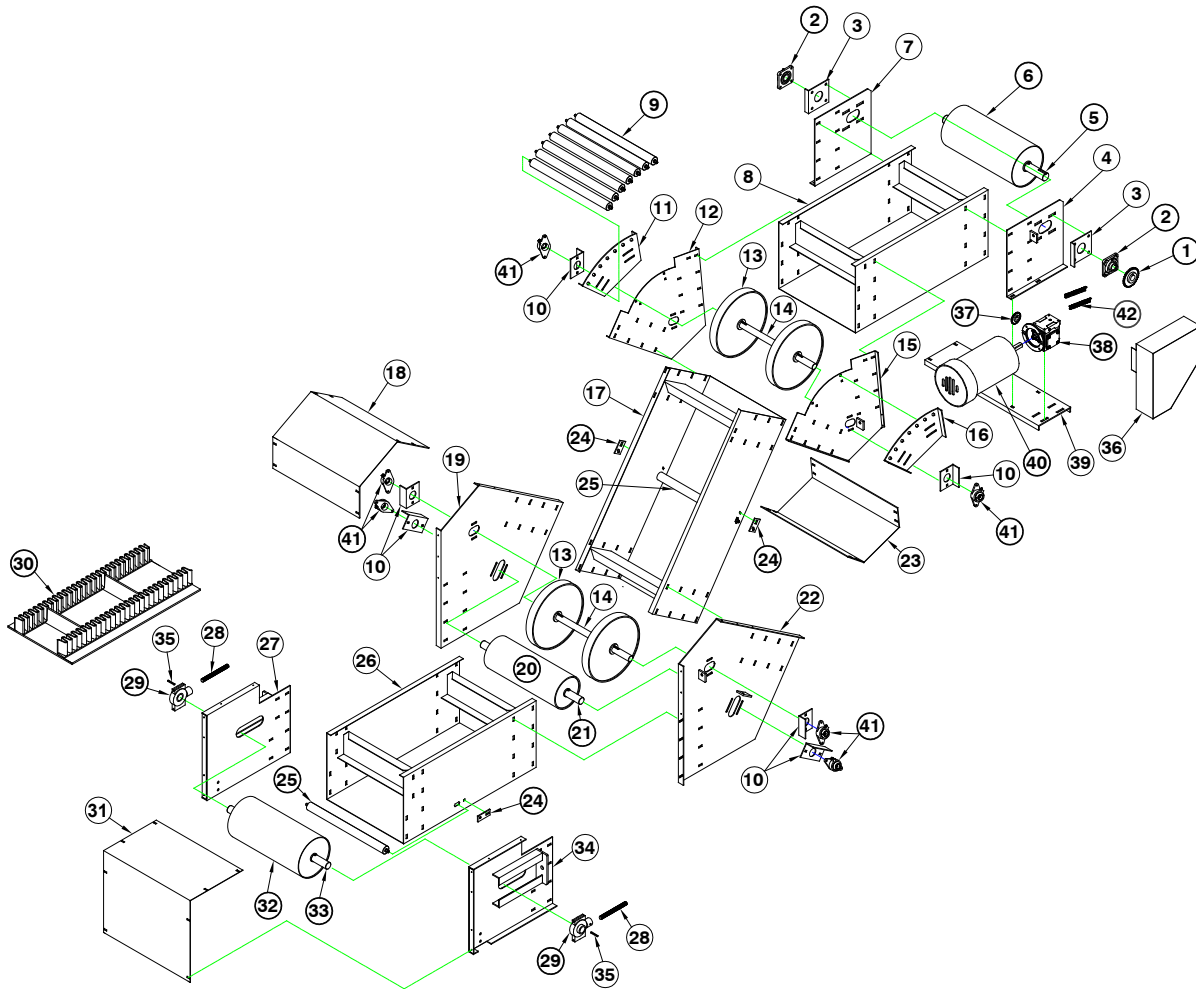

Company

Phone

Contact

Conveyor
Serial Number

E-mail

To Request a Quote for Spare Parts - Fill in the Information below & Quantity of each Part & Click on the Email Button

• Recommended spare parts to be stocked at your location

Part Number - Description	-	Qty.	Other Parts	
1. • DRIVEN SPROCKET			3. PUSHER BRACKET DRIVE BEARING	19. LOWER CURVE L/H
2. • 4-BOLT BEARING			4. DRIVE HEADPLATE R/H	22. LOWER CURVE R/H
5. • DRIVE SHAFT			7. DRIVE HEADPLATE L/H	23. BELT RETURN GUARD - UPPER CURVE
6. • DRIVE PULLEY			8. DRIVE FRAME	26. INFEED FRAME
9. • TRANSITION ROLLERS			10. CURVE BEARING PUSHER BRACKET	27. INFEED HEADPLATE L/H
20. • SNUB PULLEY - LOWER CURVE			11. TRANSITION ROLLER PLATE L/H	28. THREADED ROD
21. • SNUB PULLEY SHAFT			12. UPPER CURVE L/H	31. INFEED GUARD
24. • RETURN ROLLER ADJUSTMENT BRACKET			13. HOLD-DOWN WHEEL	34. INFEED HEADPLATE R/H
25. • RETURN ROLLER			14. HOLD-DOWN SHAFT	35. ROLL PIN
29. • INFEED BEARING			15. UPPER CURVE R/H	36. DRIVE GUARD
30. • BELT			16. TRANSITION ROLLER PLATE R/H	39. MOTOR BASE
32. • INFEED PULLEY			17. INTERMEDIATE FRAME	
33. • INFEED SHAFT			18. HOLD-DOWN WHEEL GUARD - LOWER CURVE	
37. • DRIVE SPROCKET				
38. • REDUCER				
40. • MOTOR				
41. • 2-BOLT FLANGE BEARING				
42. • ROLLER CHAIN				