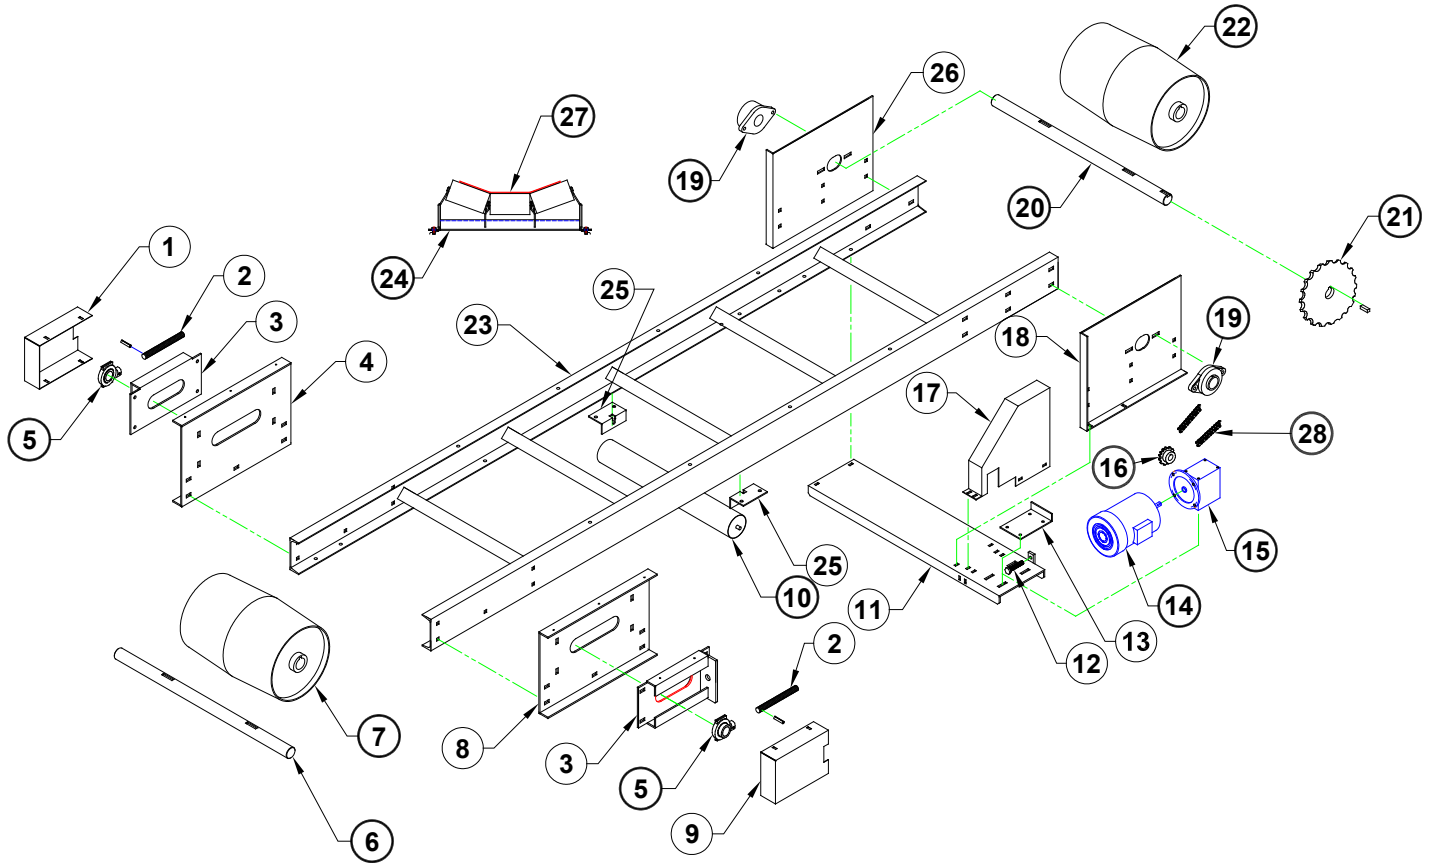

Company
Contact
E-mail

Phone
Conveyor
Serial Number

To Request a Quote for Spare Parts - Fill in the Information below & Quantity of each Part & Click on the Email Button

• Recommended spare parts to be stocked at your location

Part Number - Description	Qty.
5. • TAKE-UP BEARING	
6. • INFEEED SHAFT	
7. • INFEEED PULLEY	
10. • RETURN ROLLER	
14. • MOTOR	
15. • REDUCER	
16. • DRIVE SPROCKET	
19. • DRIVE BEARING	
20. • DRIVE SHAFT	
21. • DRIVEN SPROCKET	
22. • DRIVE PULLEY	
24. • IDLER PULLEY ASSEMBLY	
27. • BELT	
28. • ROLLER CHAIN	
1. TAKE-UP GUARD L/H	
2. THREADED ROD	
3. TAKE-UP BRACKET	
4. INFEEED HEADPLATE L/H	
8. INFEEED HEADPLATE R/H	
9. TAKE-UP GUARD R/H	
11. MOTORBASE	
12. TAKE-UP BOLT	
13. REDUCER PUSHER PLATE	
17. DRIVE GUARD	
18. DISCHARGE HEADPLATE R/H	
23. FRAME ASSEMBLY	
25. RETURN ROLLER BRACKET	
26. DISCHARGE HEADPLATE L/H	