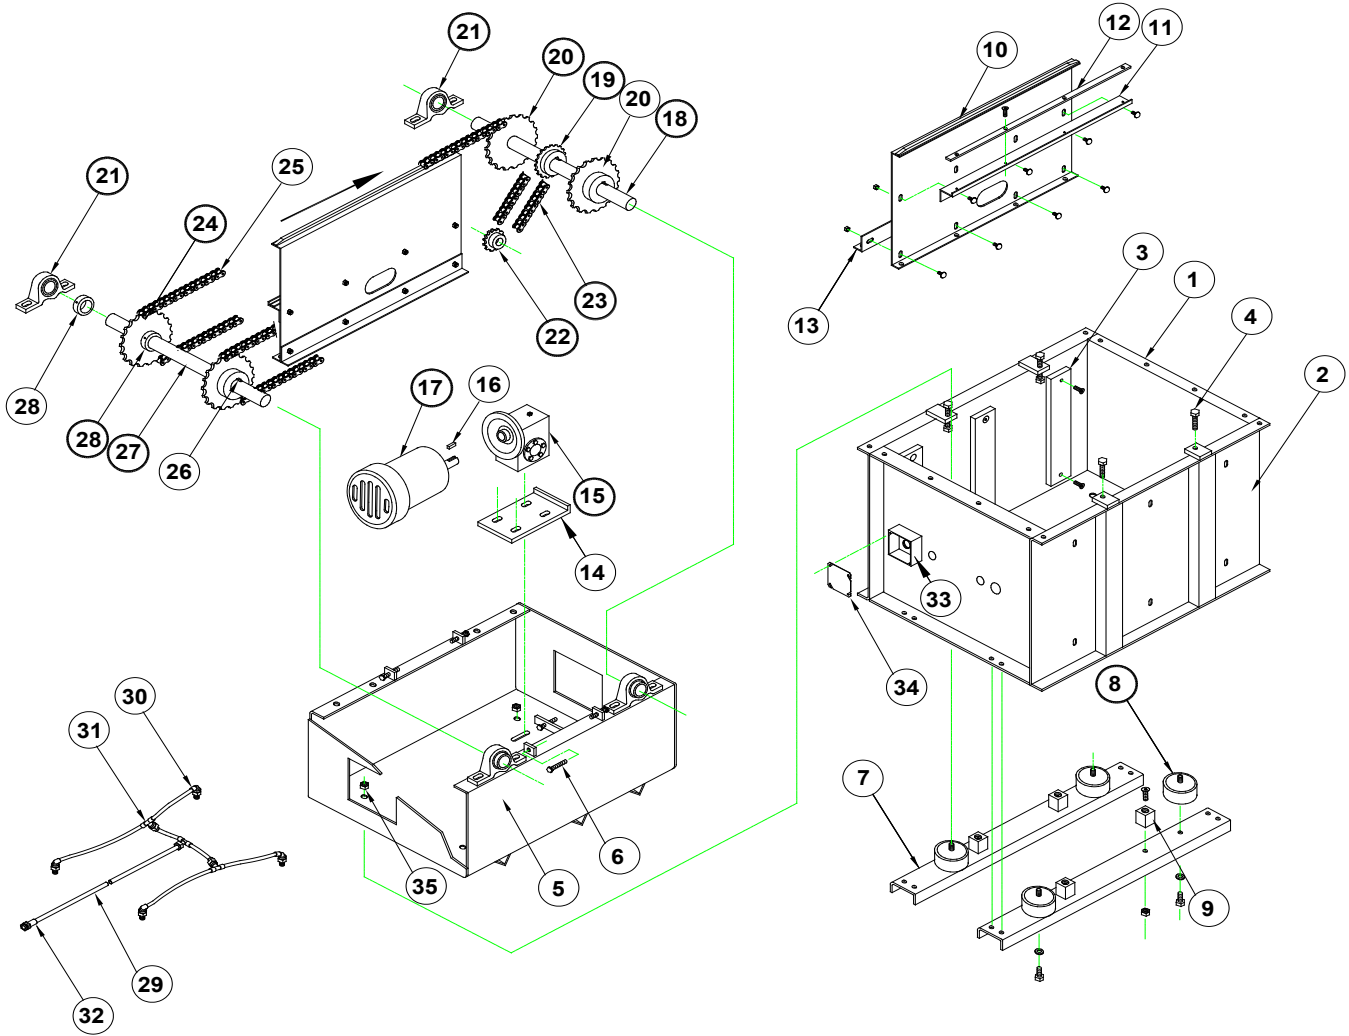

Company

Phone

Contact

Conveyor
Serial Number

E-mail

To Request a Quote for Spare Parts - Fill in the Information below & Quantity of each Part & Click on the Email Button

• Recommended spare parts to be stocked at your location

Part
Number - Description - Qty.

8. • AIR BAG
15. • REDUCER
17. • MOTOR
18. • POP-UP DRIVE SHAFT
19. • DRIVEN SPROCKET
20. • POP-UP CHAIN SPRK'T. K & S
21. • PILLOW BLOCK BEARING
22. • DRIVE SPROCKET
24. • POP-UP CHAIN SPK'T. IDLER
27. • POP-UP TAIL SHAFT
28. • IDLER SPK'T. SHAFT COLLAR
23. • DRIVE CHAIN

Other Parts

1. FRAME WELDMENT-SIDE
2. FRAME WELDMENT-END
3. WEAR PAD-BOX FRAME
4. UP STOP BOLT
5. POP-UP BOX FRAME
6. PUSHER BOLT
7. AIR BAG SUPPORT CHANNEL
9. BOTTOM STOP
10. POP-UP CHAIN TRACK
11. CHAIN RETURN TRACK
12. WEAR STRIP-RETURN TRACK
13. "T" FRAME SUPPORT ANGLE

14. DRIVE BASE
16. MOTOR KEY
25. POP-UP TRANSFER CHAIN
26. POP-UP SPROCKET KEY
29. AIR LINE
30. 90° ELBOW FITTING
31. FEMALE "T" FITTING
32. BULKHEAD FITTING
33. 4 x 4 "J" BOX
34. "J" BOX COVER
35. NUT-AIR BAG INLET STEM