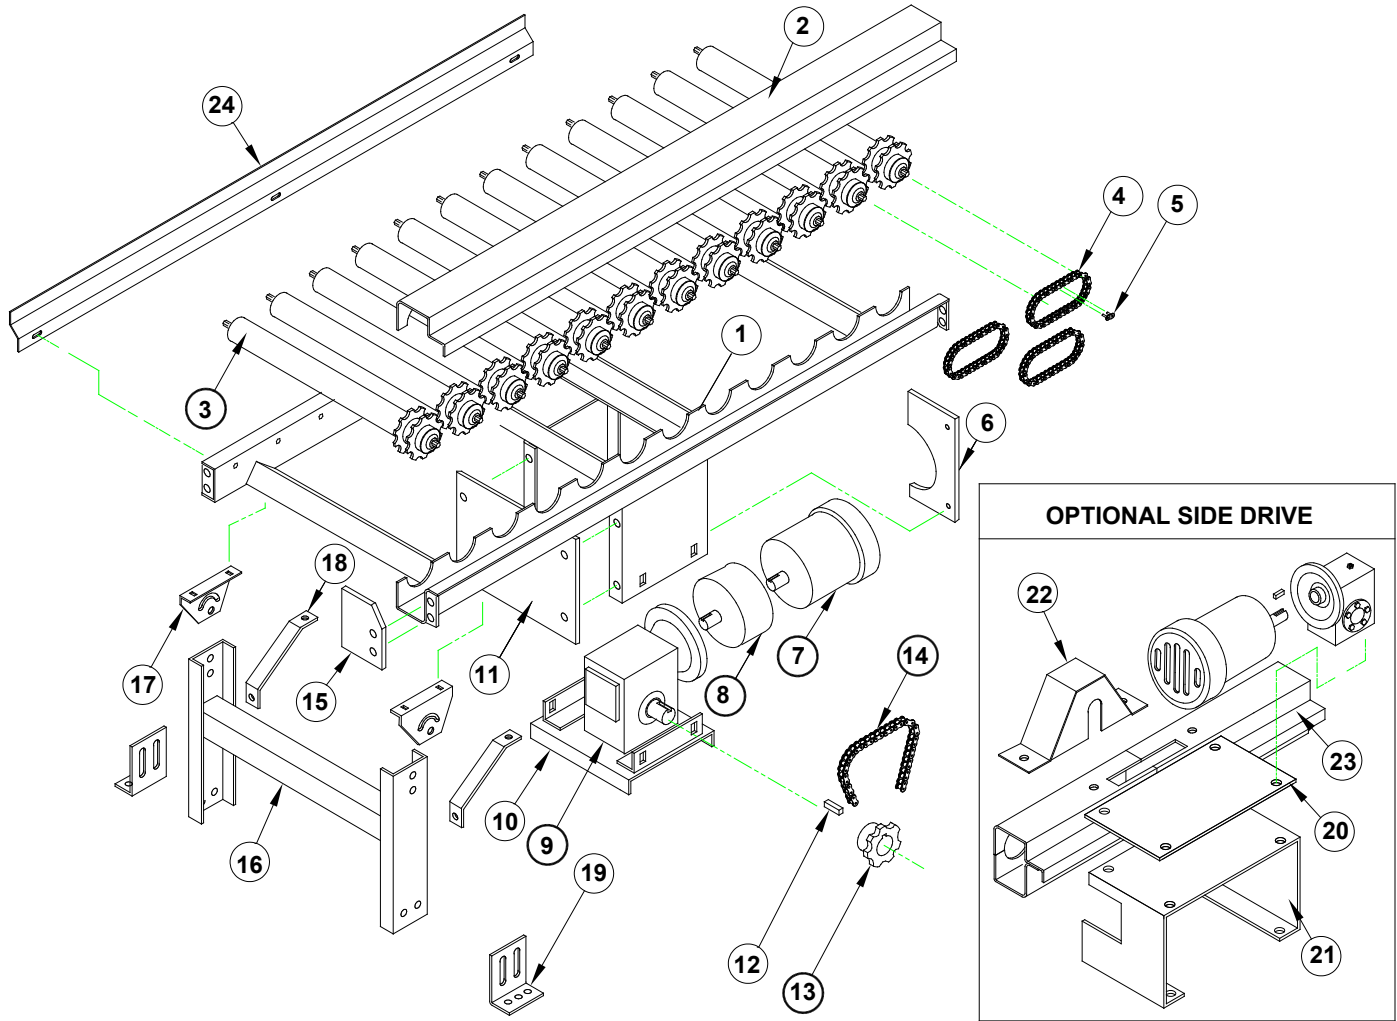

Company

Phone

Contact

Conveyor
Serial Number

E-mail

To Request a Quote for Spare Parts - Fill in the Information below & Quantity of each Part & Click on the Email Button

• Recommended spare parts to be stocked at your location

Part
Number - Description - Qty.

3. • ROLLER ASSEMBLY
7. • MOTOR
8. • SOFT START (OPT)
9. • REDUCER
13. • DRIVE SPROCKET
14. • ROLLER CHAIN

Other Parts

1. FRAME WELDMENT
2. CHAIN GUARD
4. CHAIN LOOP
5. CONNECTOR LINK
6. MOTOR GUARD
10. MOTOR BASE
11. DRIVE GUARD
12. KEY
14. DRIVE CHAIN

15. END CAP
16. H. D. SUPPORT
17. SMILE BRACKET
18. KNEE BRACE (OPT)
19. SUPPORT FOOT
20. SIDE MT. MOTOR BASE
21. SIDE MT. MOTORBASE CHANNEL
22. SIDE MT. DRIVE GUARD
23. CHAIN GUARD (SPLIT)
24. Z-STRIP GUARD