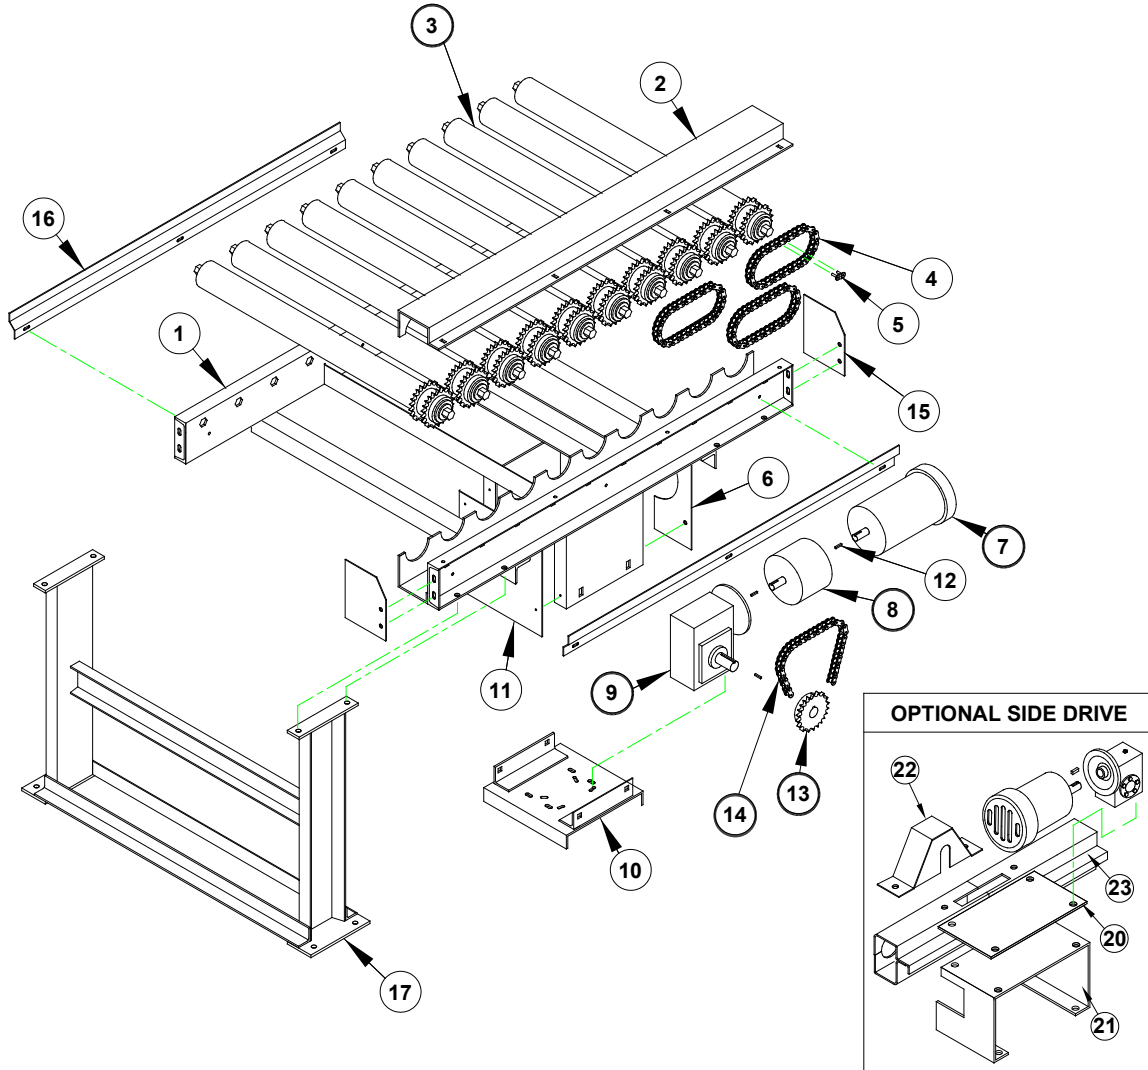

Company

Phone

Contact

Conveyor
Serial Number

E-mail

To Request a Quote for Spare Parts - Fill in the Information below & Quantity of each Part & Click on the Email Button

• Recommended spare parts to be stocked at your location

**Part
Number - Description - Qty.**

3. • ROLLER ASSEMBLY
7. • MOTOR
8. • SOFT START (OPT)
9. • REDUCER
13. • DRIVE SPROCKET
14. • ROLLER CHAIN

Other Parts

1. FRAME WELDMENT
2. CHAIN GUARD
4. CHAIN LOOP
5. OFFSET LINK
6. MOTOR GUARD
10. MOTOR BASE
11. DRIVE GUARD
12. KEY
15. END CAP

16. CHANNEL "Z" STRIP
17. H.D. SUPPORT
18. FRAME WELDMENT
19. CHAIN GUARD (SPLIT)
20. SIDE MT. DRIVE FRAME
21. SIDE MT. MOTOR BASE
22. SIDE MT. DRIVE GUARD
23. MOTOR BASE ADJ. BOLTS