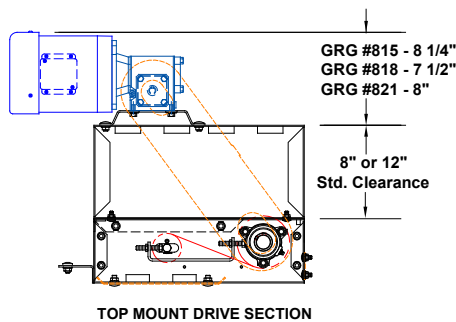

MODEL 104 SLIDER BED BELT

Website: www.titanconveyors.com • Email: sales@titanconveyors.com
735 Industrial Loop Road • New London, WI 54961-9612
920-982-6600 • Fax: 920-982-7750 • Toll Free: 800-558-3616