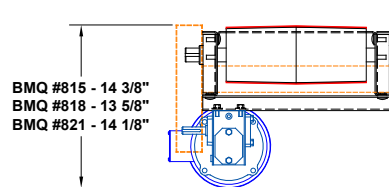

MODEL 104 SLIDER BED BELT

Website: www.titanconveyors.com • Email: sales@titanconveyors.com
735 Industrial Loop Road • New London, WI 54961-9612
920-982-6600 • Fax: 920-982-7750 • Toll Free: 800-558-3616