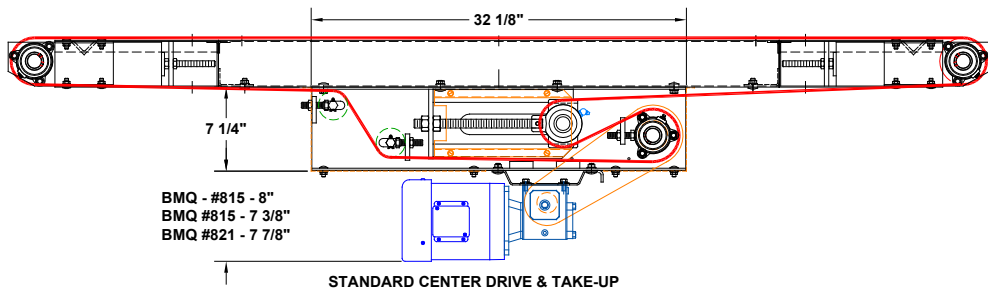

MODEL 104 SLIDER BED BELT

Website: www.titanconveyors.com • Email: sales@titanconveyors.com
735 Industrial Loop Road • New London, WI 54961-9612
920-982-6600 • Fax: 920-982-7750 • Toll Free: 800-558-3616