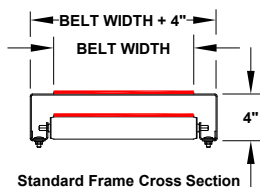

MODEL 104 SLIDER BED BELT

Website: www.titanconveyors.com • Email: sales@titanconveyors.com
735 Industrial Loop Road • New London, WI 54961-9612
920-982-6600 • Fax: 920-982-7750 • Toll Free: 800-558-3616