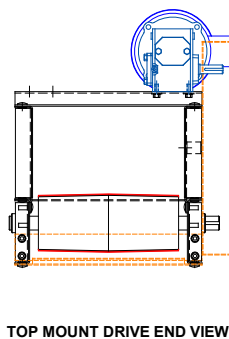

MODEL 104 SLIDER BED BELT

Website: www.titanconveyors.com • Email: sales@titanconveyors.com
735 Industrial Loop Road • New London, WI 54961-9612
920-982-6600 • Fax: 920-982-7750 • Toll Free: 800-558-3616