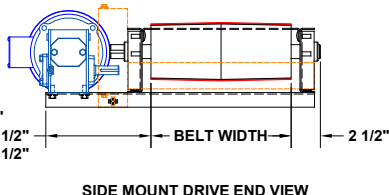

MODEL 104 SLIDER BED BELT

Website: www.titanconveyors.com • Email: sales@titanconveyors.com
735 Industrial Loop Road • New London, WI 54961-9612
920-982-6600 • Fax: 920-982-7750 • Toll Free: 800-558-3616