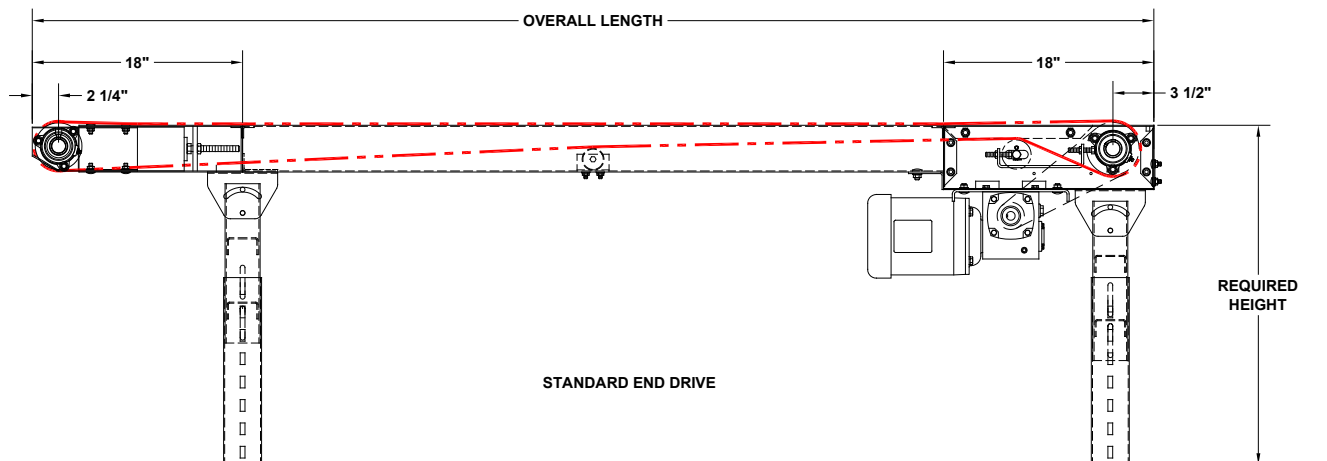

MODEL 104 SLIDER BED BELT

Website: www.titanconveyors.com • Email: sales@titanconveyors.com
735 Industrial Loop Road • New London, WI 54961-9612
920-982-6600 • Fax: 920-982-7750 • Toll Free: 800-558-3616