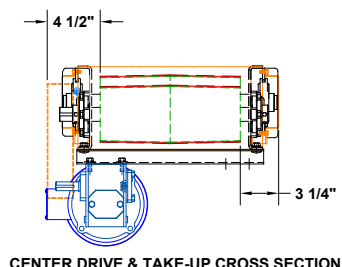

MODEL 104 SLIDER BED BELT

Website: www.titanconveyors.com • Email: sales@titanconveyors.com
735 Industrial Loop Road • New London, WI 54961-9612
920-982-6600 • Fax: 920-982-7750 • Toll Free: 800-558-3616