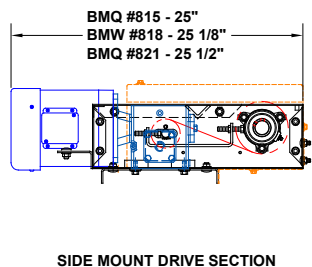

MODEL 104 SLIDER BED BELT

Website: www.titanconveyors.com • Email: sales@titanconveyors.com
735 Industrial Loop Road • New London, WI 54961-9612
920-982-6600 • Fax: 920-982-7750 • Toll Free: 800-558-3616