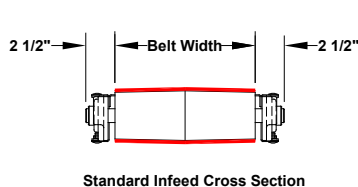

MODEL 104 SLIDER BED BELT

Website: www.titanconveyors.com • Email: sales@titanconveyors.com
735 Industrial Loop Road • New London, WI 54961-9612
920-982-6600 • Fax: 920-982-7750 • Toll Free: 800-558-3616