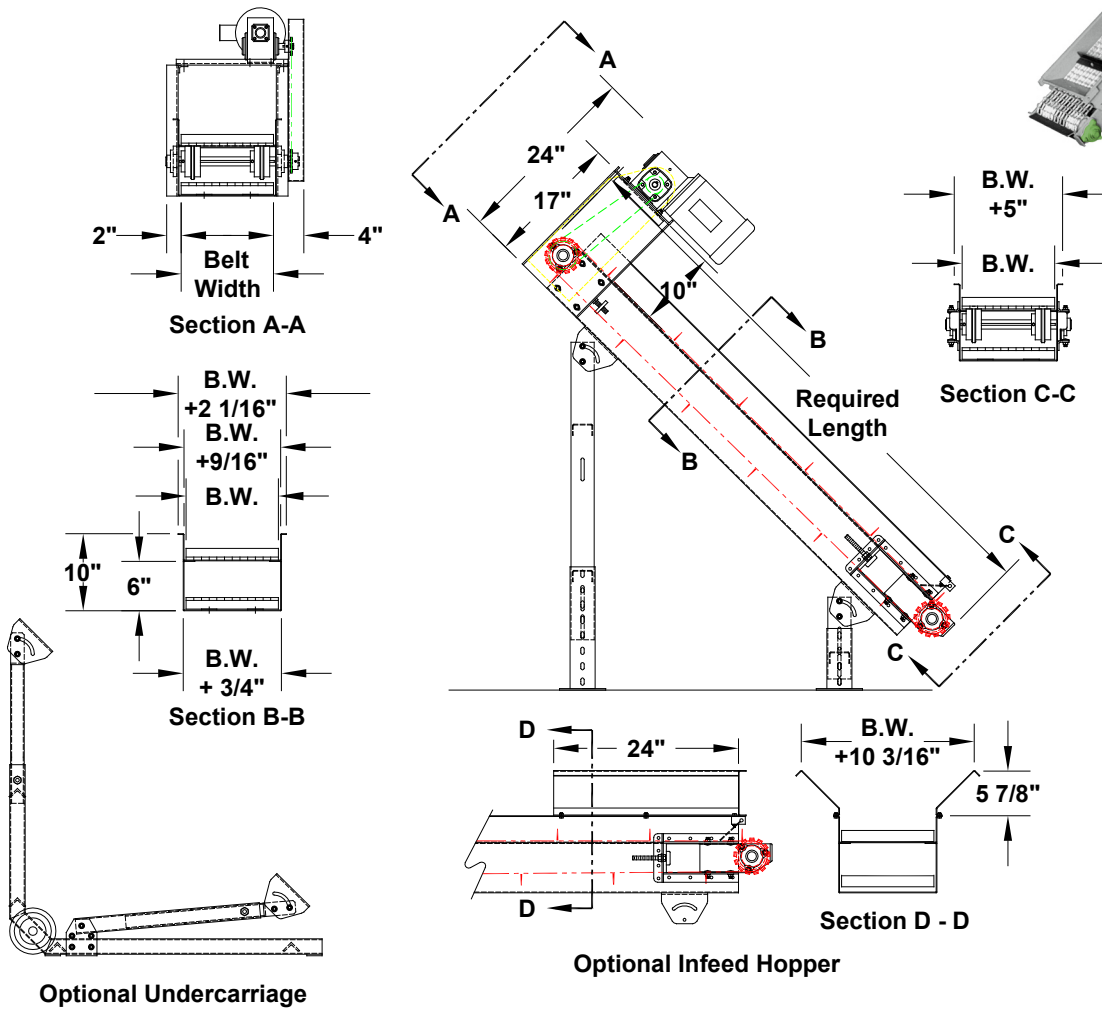

Model 305 Wire Mesh Belt Incline Conveyor

	Max. Dr. W/Min. In.	Max. Dr. W/Min. In.	Max. Dr. W/Min. In.	Max. Dr. W/Min. In.
4 Ft.	35 3/4" 5 1/4"	28" (29°) 7 1/4"	34 3/4" 35"	25 1/4" 36 3/4"
6 Ft.	52 1/2" 5 1/4"	39 1/4" (29°) 6 3/4"	46 3/4" 46 3/4"	31 1/2" 49 1/2"
8 Ft.	69 1/2" 5 1/4"	49 1/4" (28°) 6 1/2"	60 1/4" 60 1/4"	38" 63 3/4"
10 Ft.	86 1/2" 5 1/4"	56 1/2" (24°) 9"	77 1/4" 77 1/4"	- -
12 Ft.	103 1/2" 5 1/4"	66 1/4" (24°) 9"	77 1/4" 77 1/4"	- -