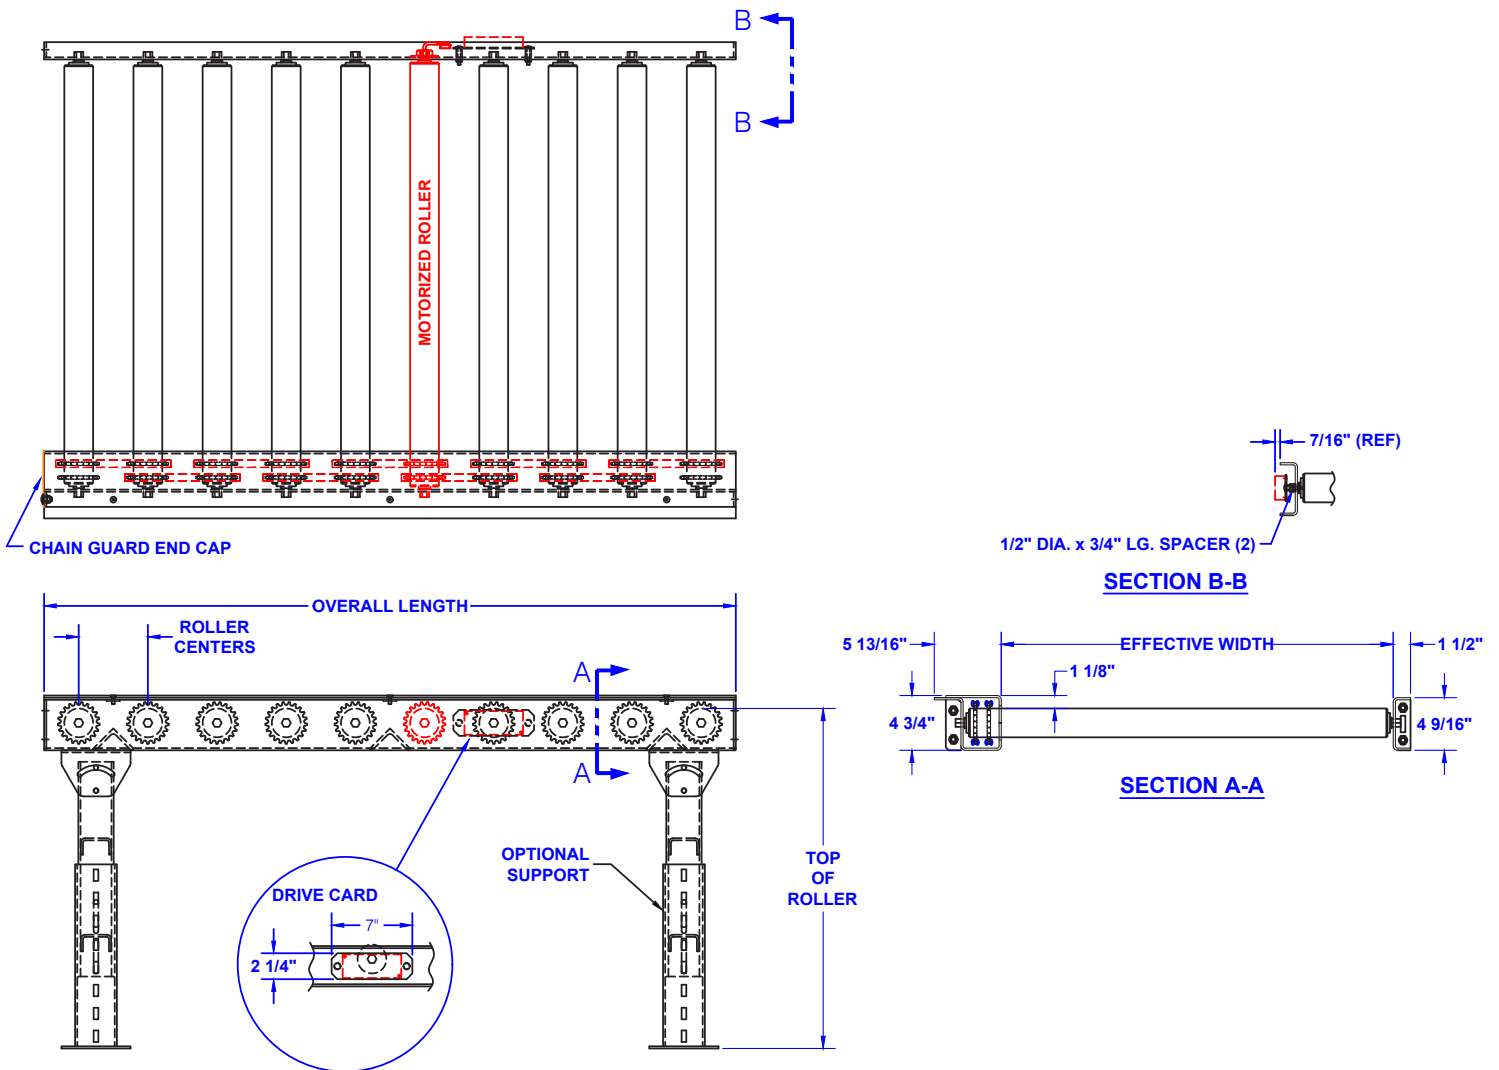

# MODEL MDR - Motor Driven Roller Conveyor Chain Drive

Chain Driven Roller

735 Industrial Loop Road • New London, WI 54961-9612  
 920-982-6600 • Fax 920-982-7750 • Toll Free 800-558-3616  
 Website: [www.titanconveyors.com](http://www.titanconveyors.com) • Email: [sales@titanconveyors.com](mailto:sales@titanconveyors.com)