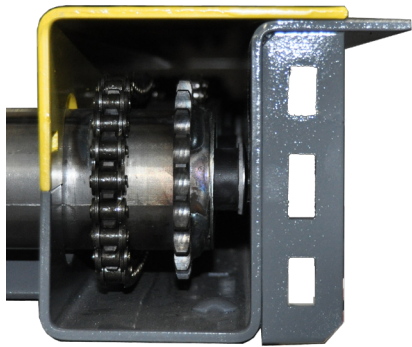

# MODEL MDR - Motor Driven Roller Conveyor Chain Drive

Chain Driven Roller

735 Industrial Loop Road • New London, WI 54961-9612  
 920-982-6600 • Fax 920-982-7750 • Toll Free 800-558-3616  
 Website: [www.titanconveyors.com](http://www.titanconveyors.com) • Email: [sales@titanconveyors.com](mailto:sales@titanconveyors.com)