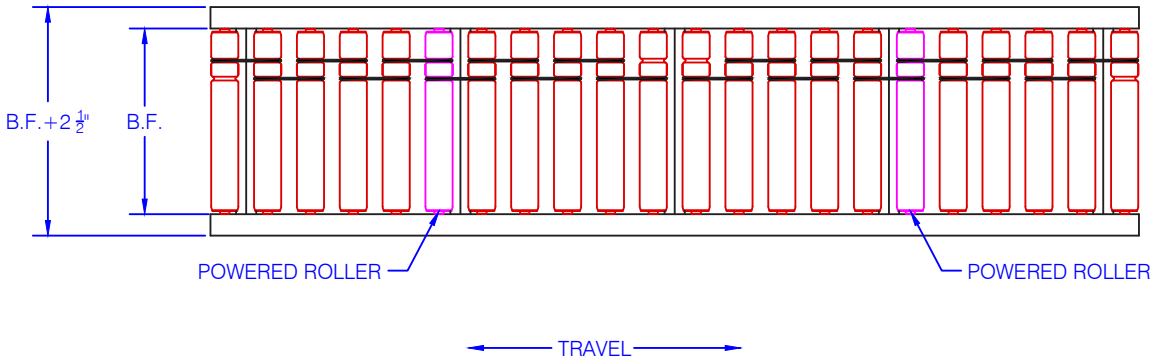

MODEL MDR - Motor Driven Roller Conveyor O-Belt Drive

Urethane O-Belt Driven Roller

FRAME SECTION A-A

735 Industrial Loop Road • New London, WI 54961-9612
 920-982-6600 • Fax 920-982-7750 • Toll Free 800-558-3616
 Website: www.titanconveyors.com • Email: sales@titanconveyors.com