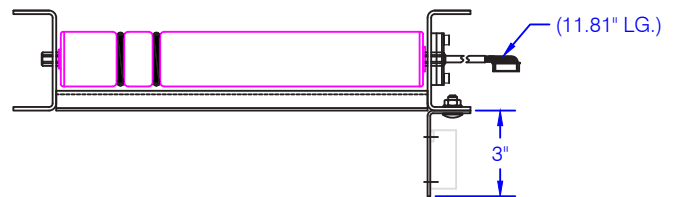

MODEL MDR - Motor Driven Roller Conveyor O-Belt Drive

Urethane O-Belt Driven Roller

FRAME SECTION A-A

735 Industrial Loop Road • New London, WI 54961-9612
 920-982-6600 • Fax 920-982-7750 • Toll Free 800-558-3616
 Website: www.titanconveyors.com • Email: sales@titanconveyors.com