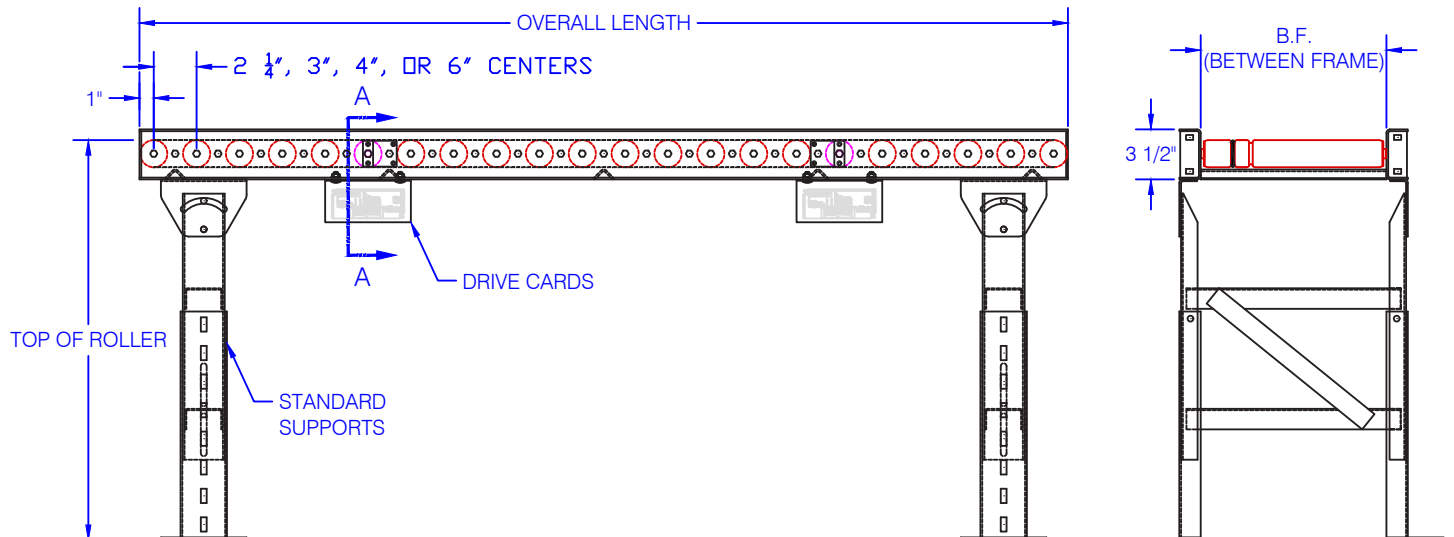

MODEL MDR - Motor Driven Roller Conveyor O-Belt Drive

Urethane O-Belt Driven Roller

FRAME SECTION A-A

735 Industrial Loop Road • New London, WI 54961-9612
 920-982-6600 • Fax 920-982-7750 • Toll Free 800-558-3616
 Website: www.titanconveyors.com • Email: sales@titanconveyors.com