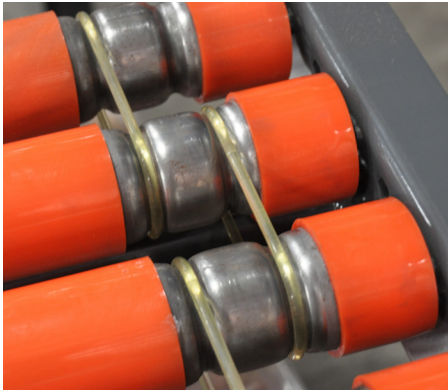

MODEL MDR - Motor Driven Roller Conveyor O-Belt Drive

Urethane O-Belt Driven Roller

FRAME SECTION A-A

735 Industrial Loop Road • New London, WI 54961-9612
 920-982-6600 • Fax 920-982-7750 • Toll Free 800-558-3616
 Website: www.titanconveyors.com • Email: sales@titanconveyors.com