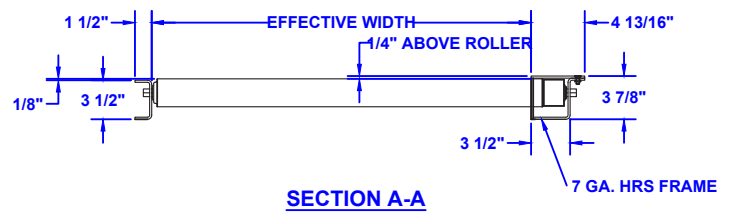

MODEL MDR - Motor Driven Roller Conveyor Poly V-Belt Drive

Poly V-Belt Driven Roller

735 Industrial Loop Road • New London, WI 54961-9612
 920-982-6600 • Fax 920-982-7750 • Toll Free 800-558-3616
 Website: www.titanconveyors.com • Email: sales@titanconveyors.com