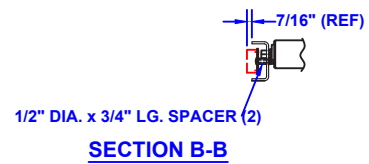

MODEL MDR - Motor Driven Roller Conveyor Poly V-Belt Drive

Poly V-Belt Driven Roller

735 Industrial Loop Road • New London, WI 54961-9612
 920-982-6600 • Fax 920-982-7750 • Toll Free 800-558-3616
 Website: www.titanconveyors.com • Email: sales@titanconveyors.com