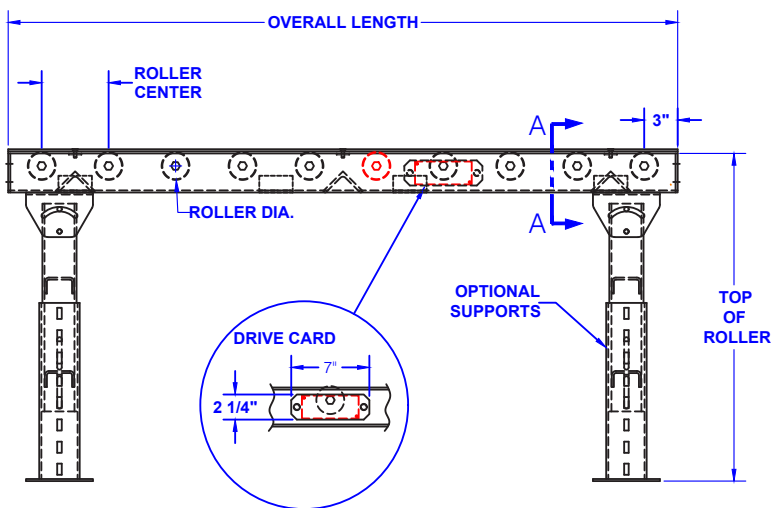

MODEL MDR - Motor Driven Roller Conveyor Poly V-Belt Drive

Poly V-Belt Driven Roller

735 Industrial Loop Road • New London, WI 54961-9612
 920-982-6600 • Fax 920-982-7750 • Toll Free 800-558-3616
 Website: www.titanconveyors.com • Email: sales@titanconveyors.com