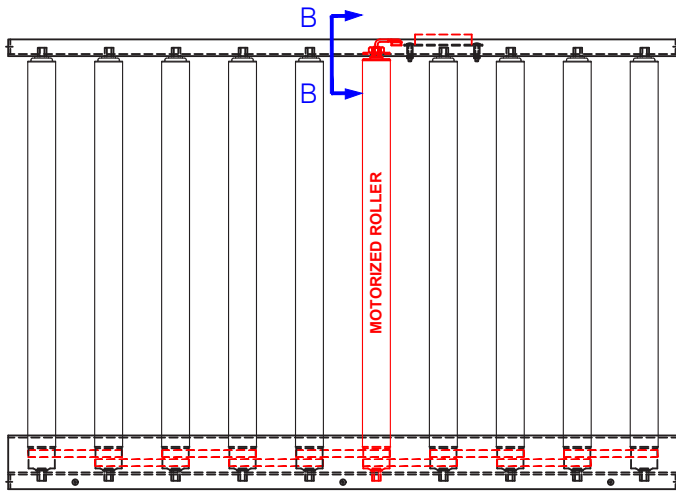

MODEL MDR - Motor Driven Roller Conveyor Poly V-Belt Drive

Poly V-Belt Driven Roller

735 Industrial Loop Road • New London, WI 54961-9612
 920-982-6600 • Fax 920-982-7750 • Toll Free 800-558-3616
 Website: www.titanconveyors.com • Email: sales@titanconveyors.com